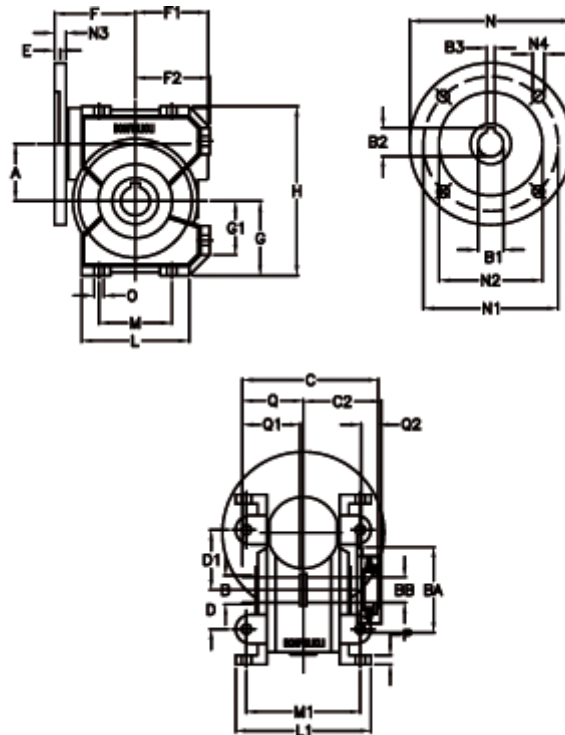

Data Sheet

Article number: 390204410002236
 Description: Worm Gear with Torque Limiter
 VF 44-L2-U-100-P63B5

Measures

a = 44.6	C2 = 48.0	g = 55.0	N = 140	Q1 = 32
B = 18	D = 29	G1 = 40.0	N1 = 115	Q2 = 12
B1 E7 = 11	D1 = 46	H = 127.0	N2 = 95	
B2 = 12.8	Description = VF 44U-xx-63B5	H1 = 97.0	N3 = 10.5	
B3 H9 = 4	E = 2.0	L = 80	N4 = 9.5	
BA = 40	F = 65	L1 = 100	O = 8.5	
BB H7 = 11	F1 = 54	m = 52	P = 8	
C = 79	F2 = 55.0	M1 = 81.0	Q = 32.0	